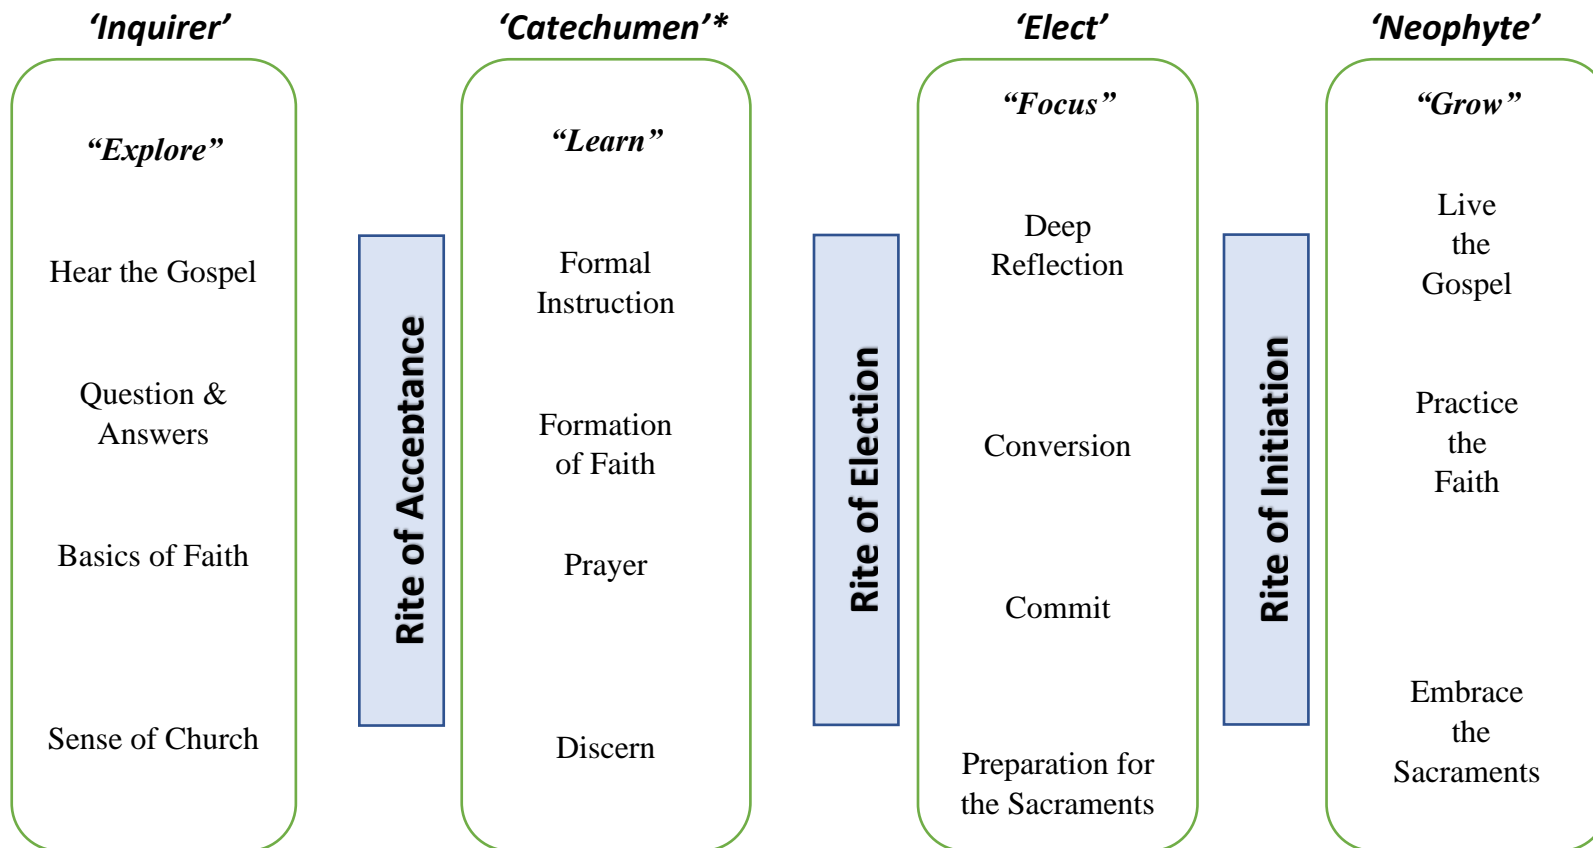

Rite of Christian Initiation of Adults (RCIA)

Inquiry and Catechumenate time is Highly Individual: min 6 -12 months

Lent

Easter Vigil

Pentecost

Life in Christ

*Note: Previously Baptized are called Candidates